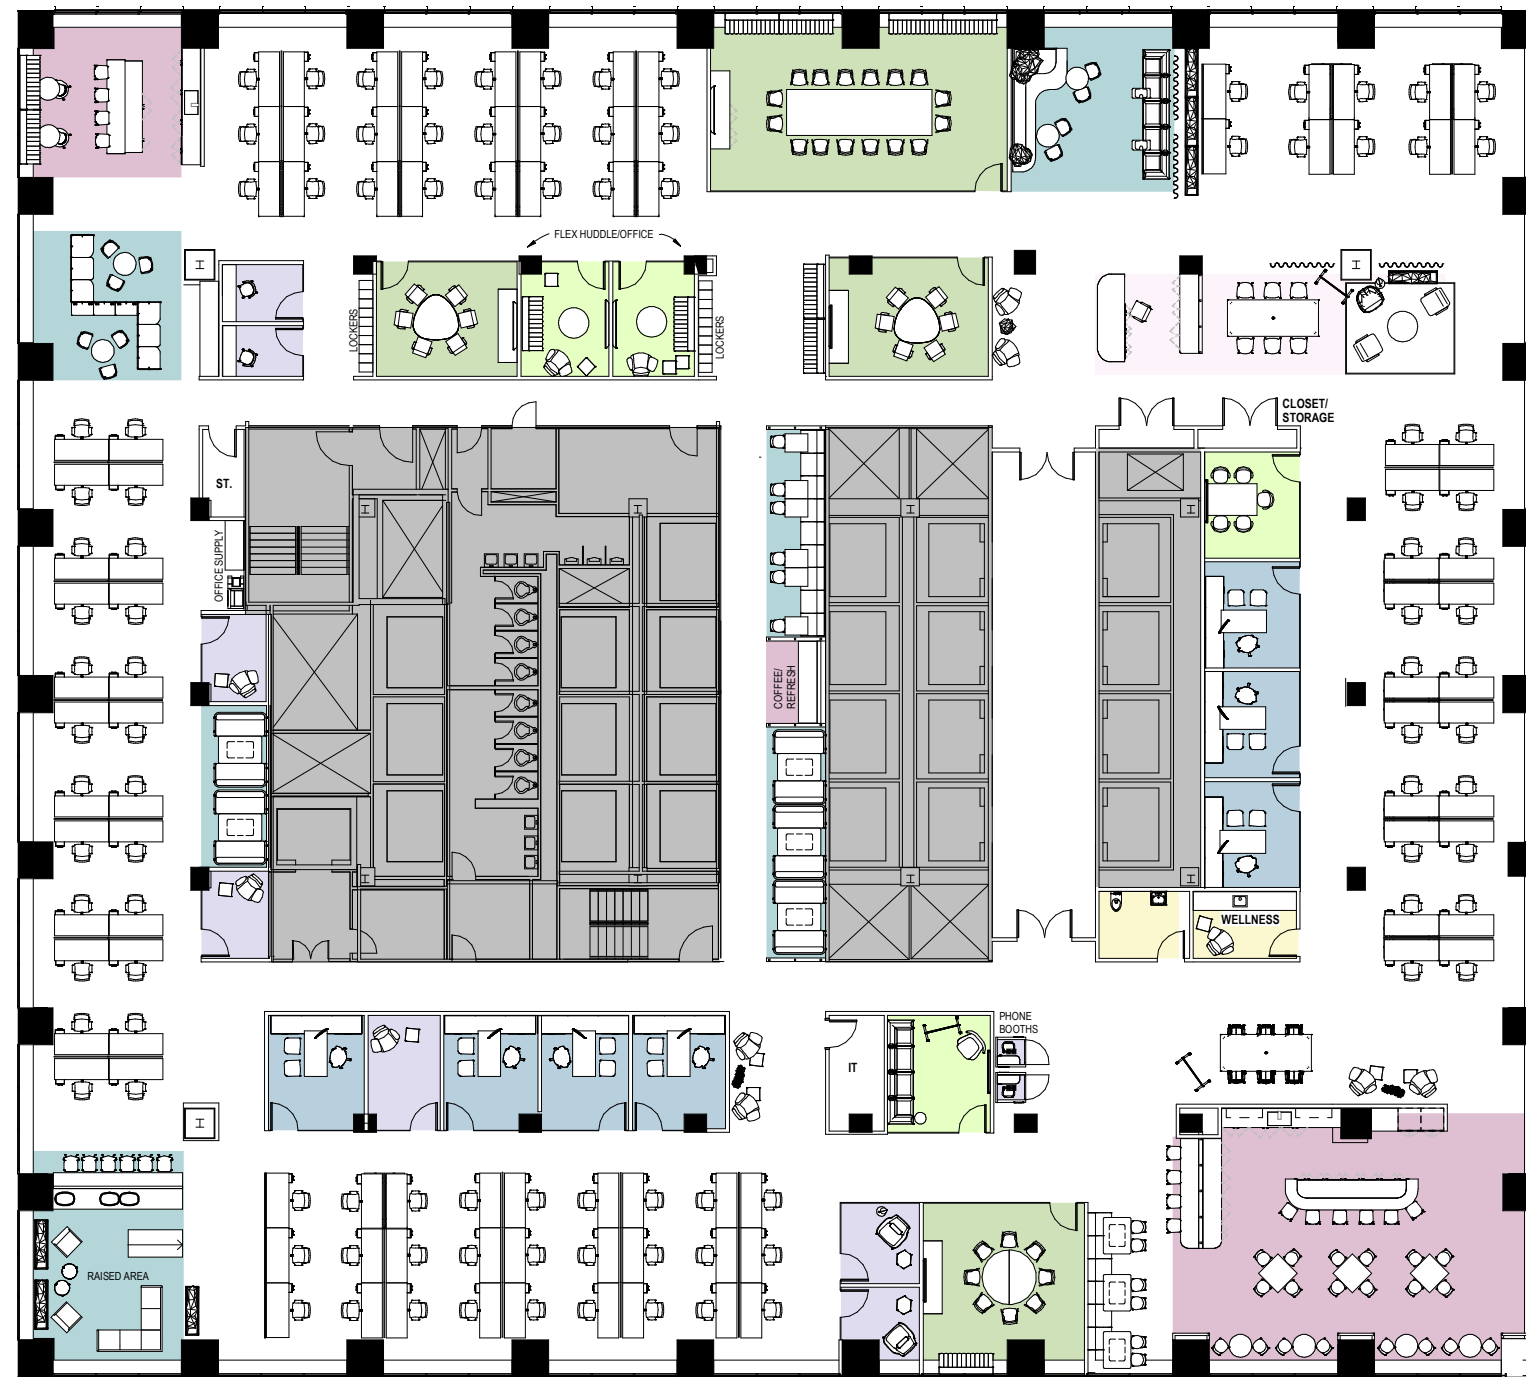

LEVEL 10 SPEC SUITE FOR MARKETING

W. Washington St.

N. LaSalle St.

SPACE LEGEND

- CONFERENCE
- ENCLOSED OFFICE
- FOCUS ROOM
- HUDDLE ROOM
- OPEN TEAM SPACE
- RECEPTION
- UNISEX RESTROOM
- WORK CAFE / PANTRY

CONFERENCE ROOMS: (4)
HUDDLE ROOMS: (4)

DEDICATED SEATS: (101)
ENCLOSED OFFICES: (7)

TOTAL WORK SEAT COUNT: (108)

19,843 USF
169 SF PER PERSON