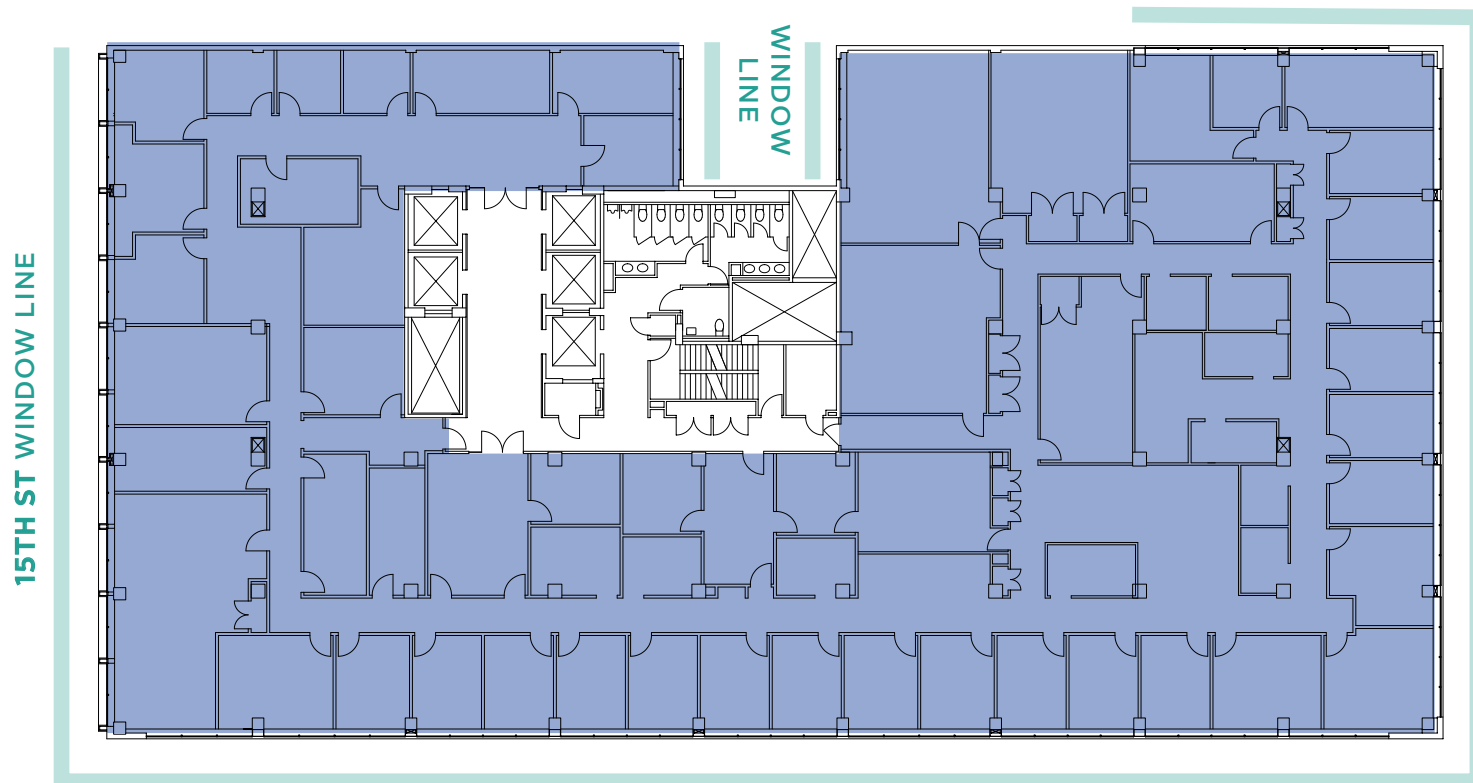

1133 15th Street Built Suites

Suite 950
4,060 RSF Built Suite

Floor 9

4,060 RSF | 15,831 RSF

CONTIGUOUS
UP TO 57K RSF

Suite 950
New Spec Suite
4,060 RSF

Suite 900
Plug and Play
15,831 RSF

Suite 900
15,831 RSF Built Suite

1133 15th Street Spec Suites

Floor 3 Built Suites

4,061 RSF | 12,613 RSF

Spec Suite 325
4,061 RSF

Suite 350
Plug and Play with Furniture
12,613 RSF

1133 15th Street Large Block Availability

1133 FIFTEENTH

35,000 RSF Contiguous Available

Floor 5

19,891 RSF
35K RSF Contiguous with 4th floor

Floor 4

15,487 RSF
35K RSF Contiguous with 5th floor

1133 FIFTEENTH

1133 Fifteenth Street,
Washington, DC

Contact Us

For Office Space