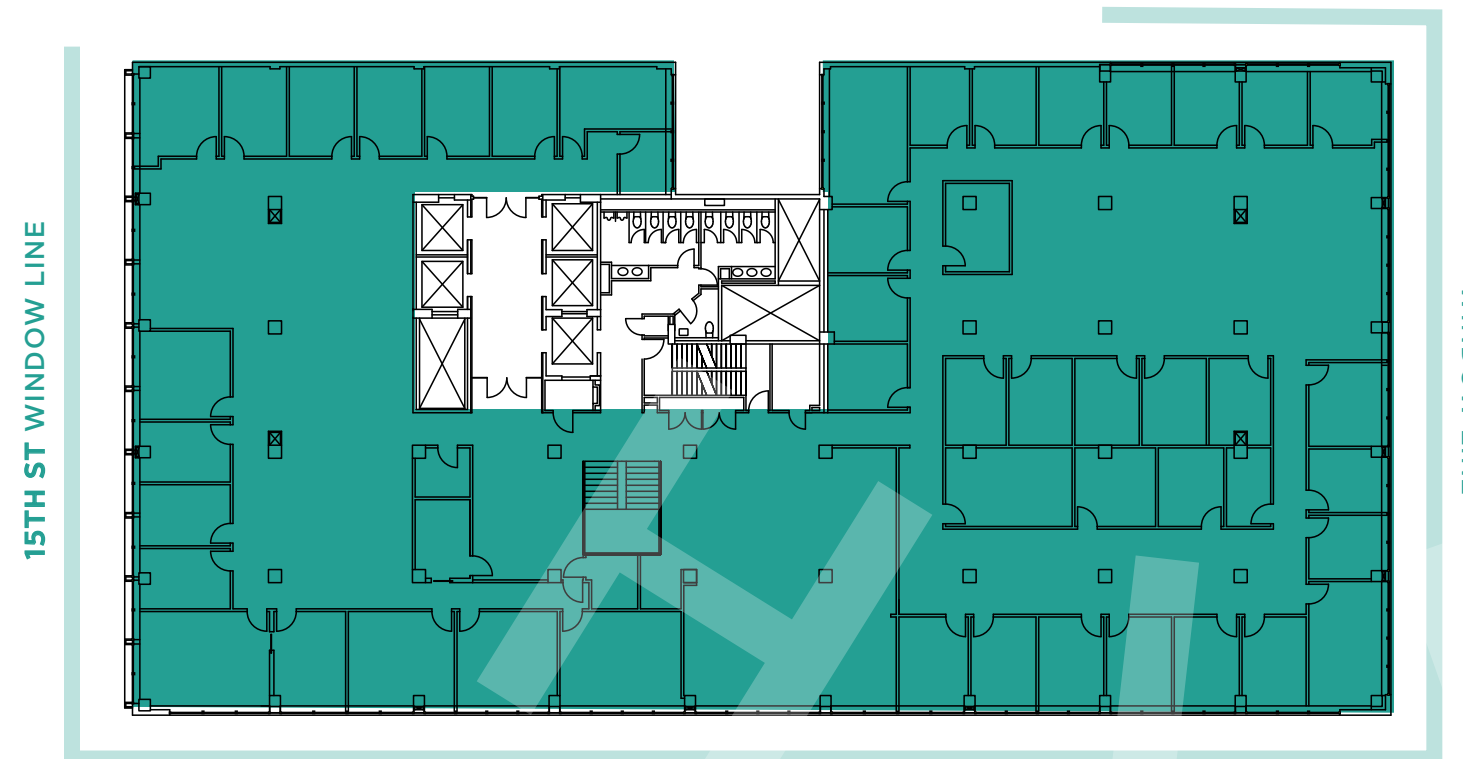

Availabilities

Brand New Renovated Lobby & Fitness Center

NEW 12th Floor Shared Conference Center

New Building Lounge
Conference Center

Full Range of Culinary Destinations

Curated Retail and Dining
at Midtown Center Across
the Street from 1133 15th

1133 15th Street Built Suites

1133 FIFTEENTH

Floor 11

17,205 RSF
Available 8/1/2026

CONTIGUOUS
UP TO 57K RSF

Floor 10

19,891 RSF
Available 8/1/2026

CONTIGUOUS
UP TO 57K RSF

1133 15th Street Built Suites

Suite 950
4,060 RSF Built Suite

Floor 9

4,060 RSF | 15,831 RSF

CONTIGUOUS
UP TO 57K RSF

Suite 950
New Spec Suite
4,060 RSF

Suite 900
Plug and Play
15,831 RSF

Suite 900
15,831 RSF Built Suite

1133 15th Street Spec Suites

Floor 3 Built Suites

4,061 RSF | 12,613 RSF

Spec Suite 325
4,061 RSF

Suite 350
Plug and Play with Furniture
12,613 RSF

1133 15th Street Large Block Availability

1133 FIFTEENTH

35,000 RSF Contiguous Available