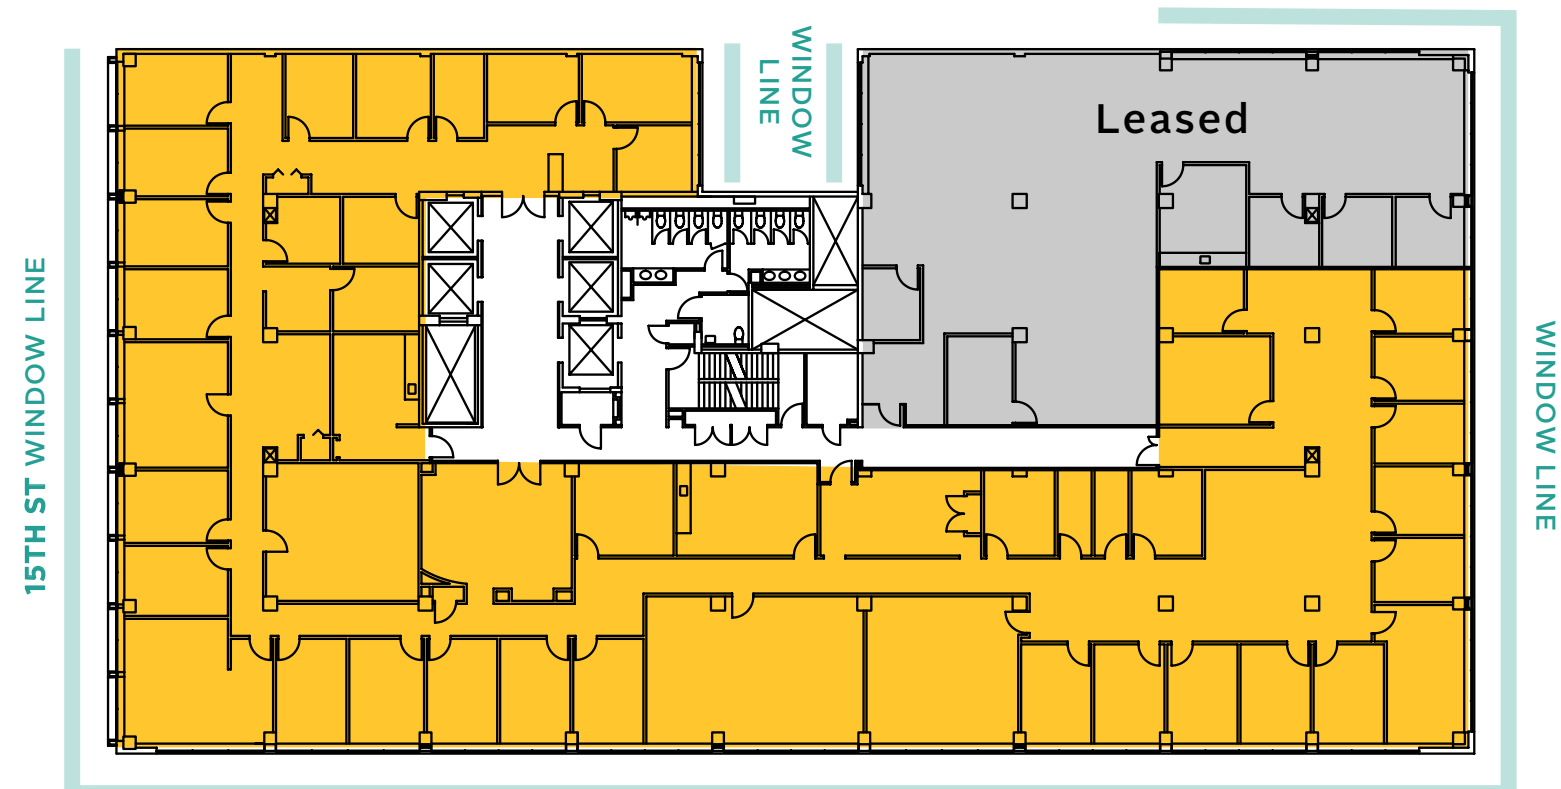

1133 15th Street Built Suites

Suite 950
4,060 RSF Built Suite

Floor 9

4,060 RSF | 15,831 RSF

CONTIGUOUS
UP TO 57K RSF

Suite 950
New Spec Suite
4,060 RSF

Suite 900
Plug and Play
15,831 RSF

Suite 900
15,831 RSF Built Suite

1133 15th Street Spec Suites

Floor 3 Built Suites

4,061 RSF | 12,613 RSF

Spec Suite 325
4,061 RSF

Suite 350
Plug and Play with Furniture
12,613 RSF

1133 15th Street Large Block Availability

1133 FIFTEENTH

35,000 RSF Contiguous Available

Floor 5

19,891 RSF
35K RSF Contiguous with 4th floor

Floor 4

15,487 RSF
35K RSF Contiguous with 5th floor

1133 FIFTEENTH

1133 Fifteenth Street,
Washington, DC

Contact Us

For Office Space