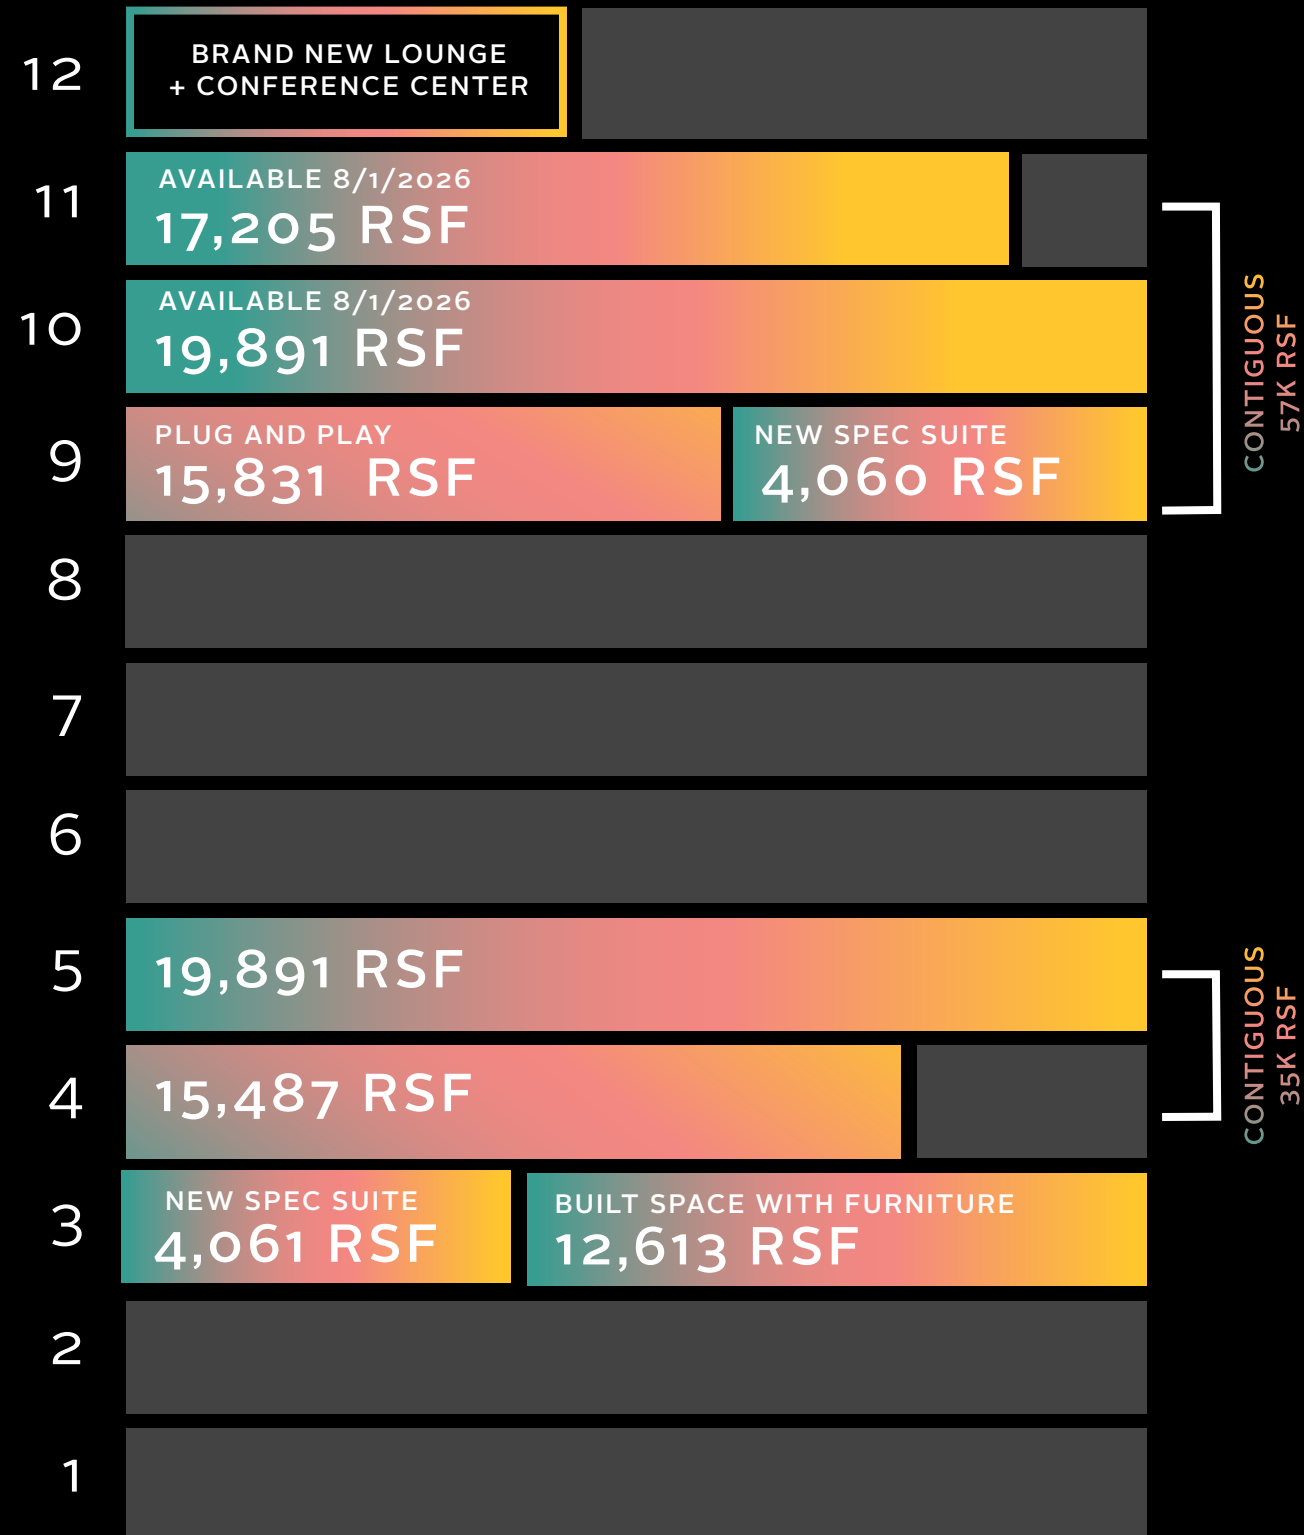

1133 FIFTEENTH

1133 Fifteenth Street, Washington DC

At the heart of Midtown Center

Multiple spec suites
ready now

Connection to **DC's critically
acclaimed restaurants**

Brand New **Top Floor
Conference Facility**

Availabilities

Brand New Renovated Lobby & Fitness Center

NEW 12th Floor Shared Conference Center

New Building Lounge
Conference Center

Full Range of Culinary Destinations

Curated Retail and Dining
at Midtown Center Across
the Street from 1133 15th

1133 15th Street Built Suites

1133 FIFTEENTH

Floor 11

17,205 RSF
Available 8/1/2026

CONTIGUOUS
UP TO 57K RSF

Floor 10

19,891 RSF
Available 8/1/2026

CONTIGUOUS
UP TO 57K RSF

Floor 5

19,891 RSF
35K RSF Contiguous with 4th floor

Floor 4

15,487 RSF
35K RSF Contiguous with 5th floor

1133 FIFTEENTH

1133 Fifteenth Street,
Washington, DC

Contact Us

For Office Space