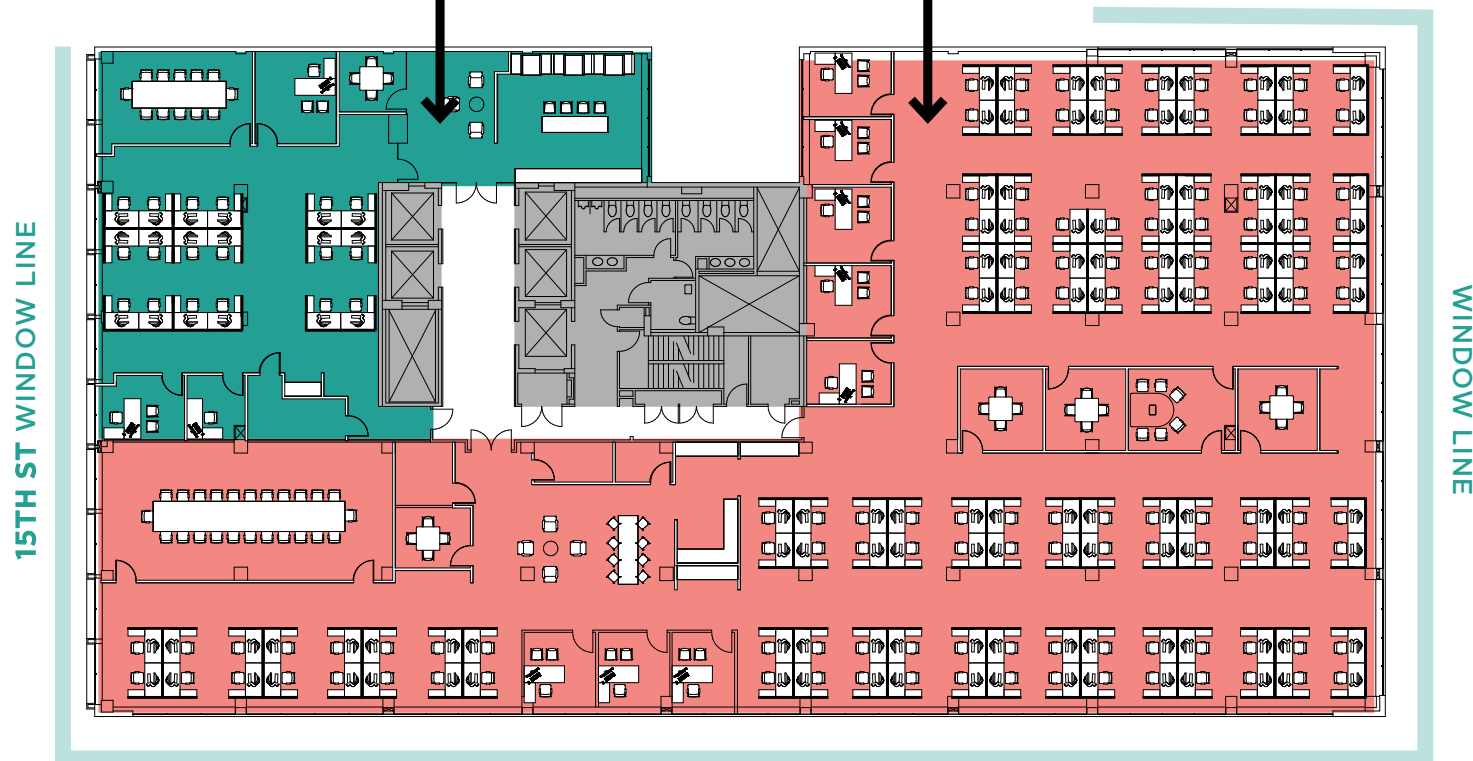

Availabilities

Brand New Renovated Lobby & Fitness Center

NEW 12th Floor Shared Conference Center

New Building Lounge
Conference Center

Full Range of Culinary Destinations

Curated Retail and Dining
at Midtown Center Across
the Street from 1133 15th

1133 15th Street Built Suites

1133 FIFTEENTH

Floor 11

17,205 RSF
Available 8/1/2026

CONTIGUOUS
UP TO 57K RSF

Floor 10

19,891 RSF
Available 8/1/2026

CONTIGUOUS
UP TO 57K RSF

1133 15th Street Built Suites

Suite 950
4,060 RSF Built Suite

Floor 9

4,060 RSF | 15,831 RSF

CONTIGUOUS
UP TO 57K RSF

Suite 950
New Spec Suite
4,060 RSF

Suite 900
Plug and Play
15,831 RSF

Suite 900
15,831 RSF Built Suite

1133 15th Street Spec Suites

Floor 3 Built Suites

4,061 RSF | 12,613 RSF

Spec Suite 325
4,061 RSF

Suite 350
Plug and Play with Furniture
12,613 RSF

1133 15th Street Large Block Availability

1133 FIFTEENTH

35,000 RSF Contiguous Available