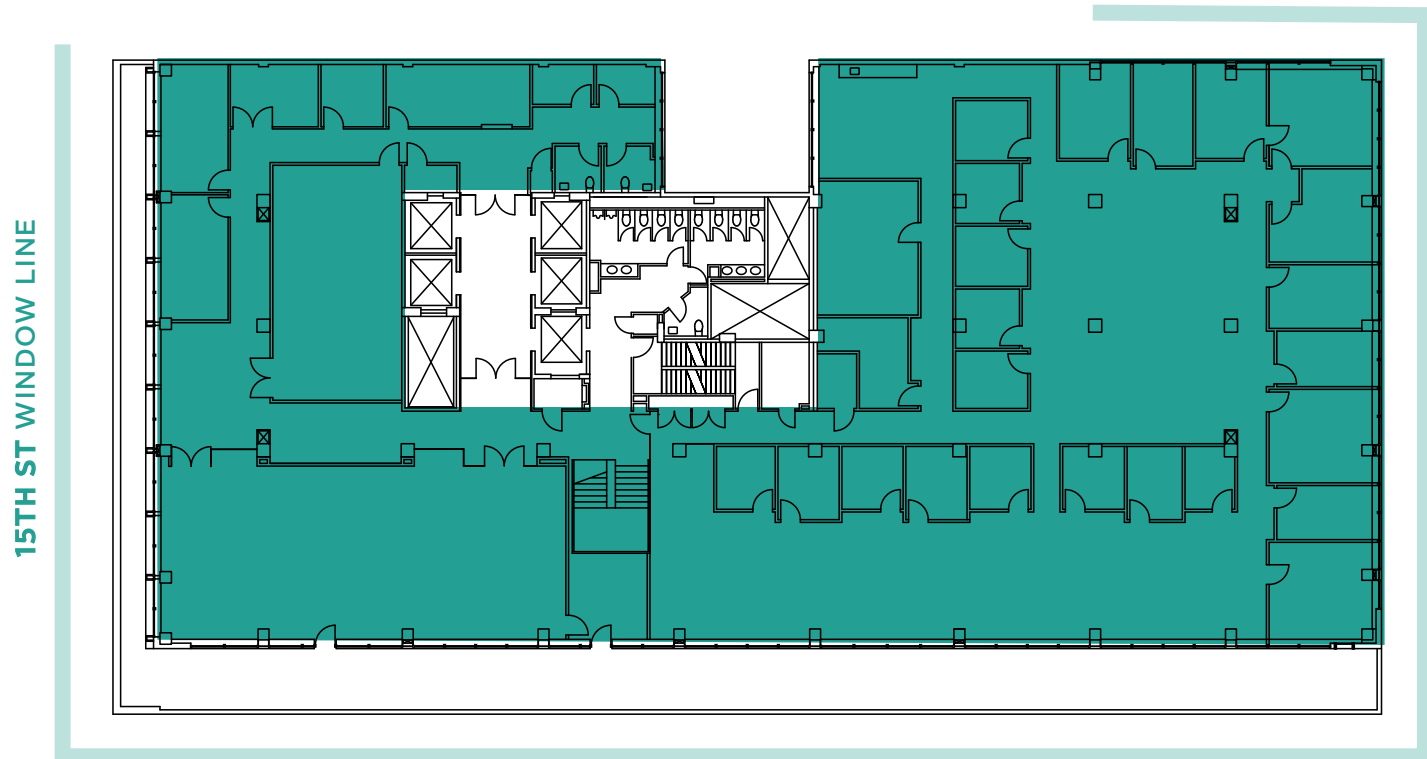

1133 FIFTEENTH

1133 Fifteenth Street, Washington DC

At the heart of Midtown Center

Multiple spec suites
ready now

Connection to **DC's critically
acclaimed restaurants**

Brand New **Top Floor
Conference Facility**

Availabilities

Brand New Renovated Lobby & Fitness Center

NEW 12th Floor Shared Conference Center

New Building Lounge
Conference Center

Full Range of Culinary Destinations

Curated Retail and Dining
at Midtown Center Across
the Street from 1133 15th

1133 15th Street Built Suites

1133 FIFTEENTH

Floor 11

17,205 RSF
Available 8/1/2026

CONTIGUOUS
UP TO 57K RSF

Floor 10

19,891 RSF
Available 8/1/2026

CONTIGUOUS
UP TO 57K RSF

1133 15th Street Built Suites

Suite 950
4,060 RSF Built Suite

Floor 9

4,060 RSF | 15,831 RSF

CONTIGUOUS
UP TO 57K RSF

Suite 950
New Spec Suite
4,060 RSF

Suite 900
Plug and Play
15,831 RSF

Suite 900
15,831 RSF Built Suite