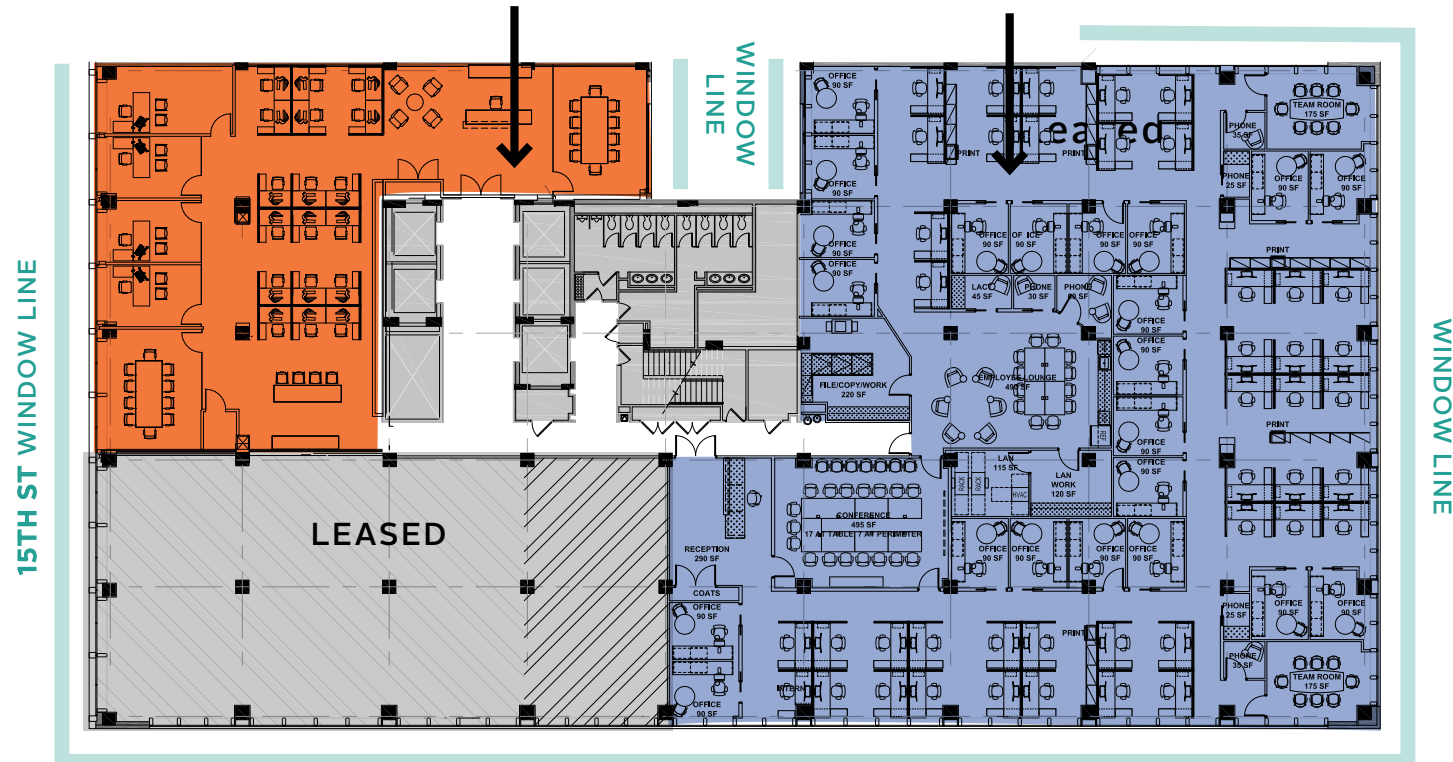

1133 15th Street Built Suites

Suite 950
4,060 RSF Built Suite

Floor 9

4,060 RSF | 15,831 RSF

CONTIGUOUS
UP TO 57K RSF

Suite 950
New Spec Suite
4,060 RSF

Suite 900
Plug and Play
15,831 RSF

Suite 900
15,831 RSF Built Suite

1133 15th Street Spec Suites

Floor 3 Built Suites

4,061 RSF | 12,613 RSF

Spec Suite 325
4,061 RSF

Suite 350
Plug and Play with Furniture
12,613 RSF

1133 15th Street Large Block Availability

1133 FIFTEENTH

35,000 RSF Contiguous Available

Floor 5

19,891 RSF
35K RSF Contiguous with 4th floor

Floor 4

15,487 RSF
35K RSF Contiguous with 5th floor

1133 FIFTEENTH

1133 Fifteenth Street,
Washington, DC

Contact Us

For Office Space