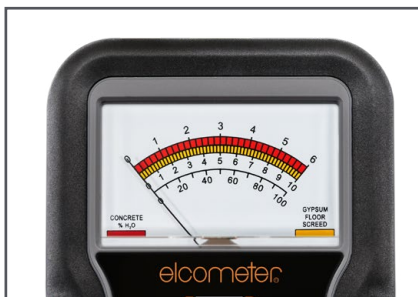

elcometer®

Elcometer 7410

QUICK START GUIDE

www.elcometer.com

OPERATION

- Press  to switch ON/OFF.
- Press the Elcometer 7410 Concrete Moisture Meter fully against the surface of the concrete slab or screed. (Surface should be smooth and free of coatings/contaminants)
- Readings are instant and displayed on analog dial.

- Hold/freeze: Press  once. In HOLD mode the Hold LED will flash continuously. Press  again to release hold. (If powered down while on Hold, the Elcometer 7410 Concrete Moisture Meter will retain information until powered up and hold is pressed again to release)
- Automatic power timeout (5 mins) conserves battery life.

SCALES

- Top Scale - Red - for use with concrete slabs & sand/cement screeds.
 - Quantitative %MC Moisture Content by mass/weight readings for concrete slabs and sand/cement screeds using Gravimetric testing as a baseline.